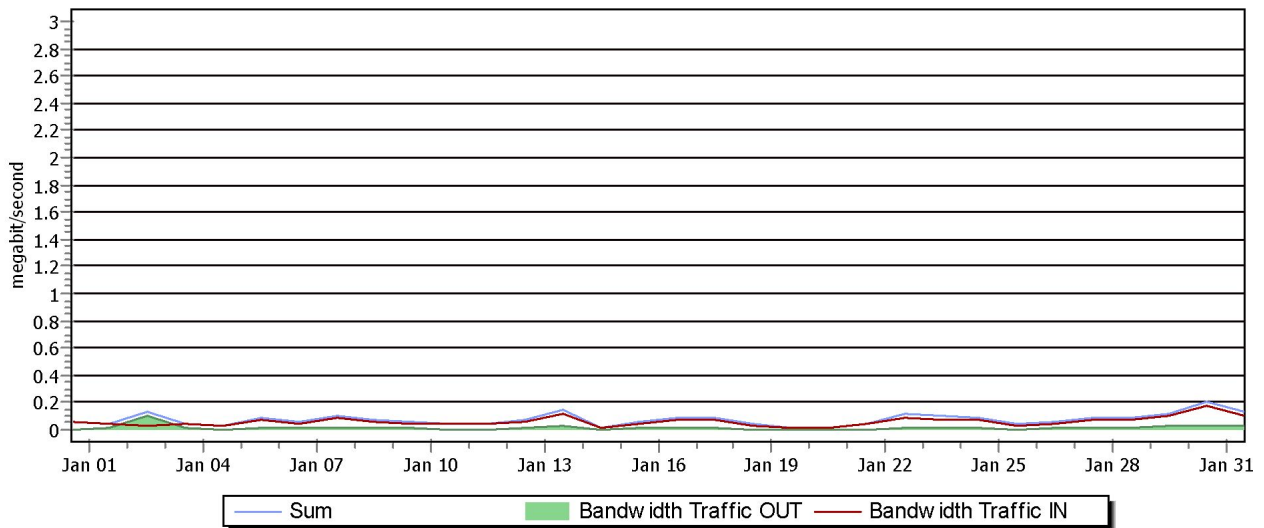

DSL Line
PRTG Traffic Grapher Sensor: Port 6 (WAN 1) on Data Line (70.250.22.62)

January 2007

	Bandwidth Traffic IN		Bandwidth Traffic OUT		Sum		Coverage
	kbyte	megabit/second	kbyte	megabit/second	kbyte	megabit/second	%
1/31/2007	1,160,190.747	0.110	264,212.450	0.025	1,424,403.197	0.135	100
1/30/2007	1,717,309.214	0.169	299,764.677	0.030	2,017,073.891	0.199	96
1/29/2007	1,025,009.074	0.097	236,423.903	0.022	1,261,432.978	0.120	100
1/28/2007	704,757.394	0.067	177,374.021	0.017	882,131.414	0.084	100
1/27/2007	837,819.170	0.079	104,308.962	0.010	942,128.132	0.089	100
1/26/2007	470,773.963	0.045	116,945.873	0.011	587,719.836	0.056	100
1/25/2007	381,593.804	0.036	74,176.229	0.007	455,770.033	0.043	100
1/24/2007	808,415.814	0.077	84,466.976	0.008	892,882.790	0.085	100
1/23/2007	843,035.085	0.080	182,532.207	0.017	1,025,567.292	0.097	100
1/22/2007	968,799.060	0.092	226,672.524	0.021	1,195,471.584	0.113	100
1/21/2007	483,739.560	0.046	50,929.597	0.005	534,669.156	0.051	100
1/20/2007	116,005.744	0.011	35,381.220	0.003	151,386.964	0.014	100
1/19/2007	96,057.746	0.009	23,867.786	0.002	119,925.532	0.011	100
1/18/2007	374,589.071	0.036	51,765.007	0.005	426,354.078	0.040	100
1/17/2007	762,114.220	0.072	201,058.620	0.019	963,172.840	0.091	100
1/16/2007	724,342.363	0.069	135,480.906	0.013	859,823.270	0.082	100
1/15/2007	537,558.496	0.051	144,288.785	0.014	681,847.281	0.065	100
1/14/2007	192,131.432	0.018	40,330.632	0.004	232,462.063	0.022	100
1/13/2007	1,313,818.243	0.125	266,343.681	0.025	1,580,161.924	0.150	100
1/12/2007	645,429.296	0.061	164,263.163	0.016	809,692.459	0.077	100
1/11/2007	468,959.600	0.044	57,038.575	0.005	525,998.175	0.050	100
1/10/2007	432,808.478	0.041	68,318.148	0.006	501,126.626	0.048	100
1/9/2007	421,622.186	0.040	144,707.062	0.014	566,329.247	0.054	100
1/8/2007	612,953.525	0.058	110,637.376	0.010	723,590.901	0.069	100
1/7/2007	962,035.020	0.091	96,980.073	0.009	1,059,015.093	0.100	100
1/6/2007	480,185.651	0.046	84,300.439	0.008	564,486.091	0.054	100
1/5/2007	755,613.871	0.072	120,416.423	0.011	876,030.294	0.083	100
1/4/2007	248,071.998	0.024	76,523.081	0.007	324,595.079	0.031	100
1/3/2007	413,473.130	0.039	115,458.447	0.011	528,931.577	0.050	100
1/2/2007	287,602.302	0.027	1,128,736.653	0.107	1,416,338.955	0.134	100
1/1/2007	394,623.489	0.037	104,970.516	0.010	499,594.005	0.047	100